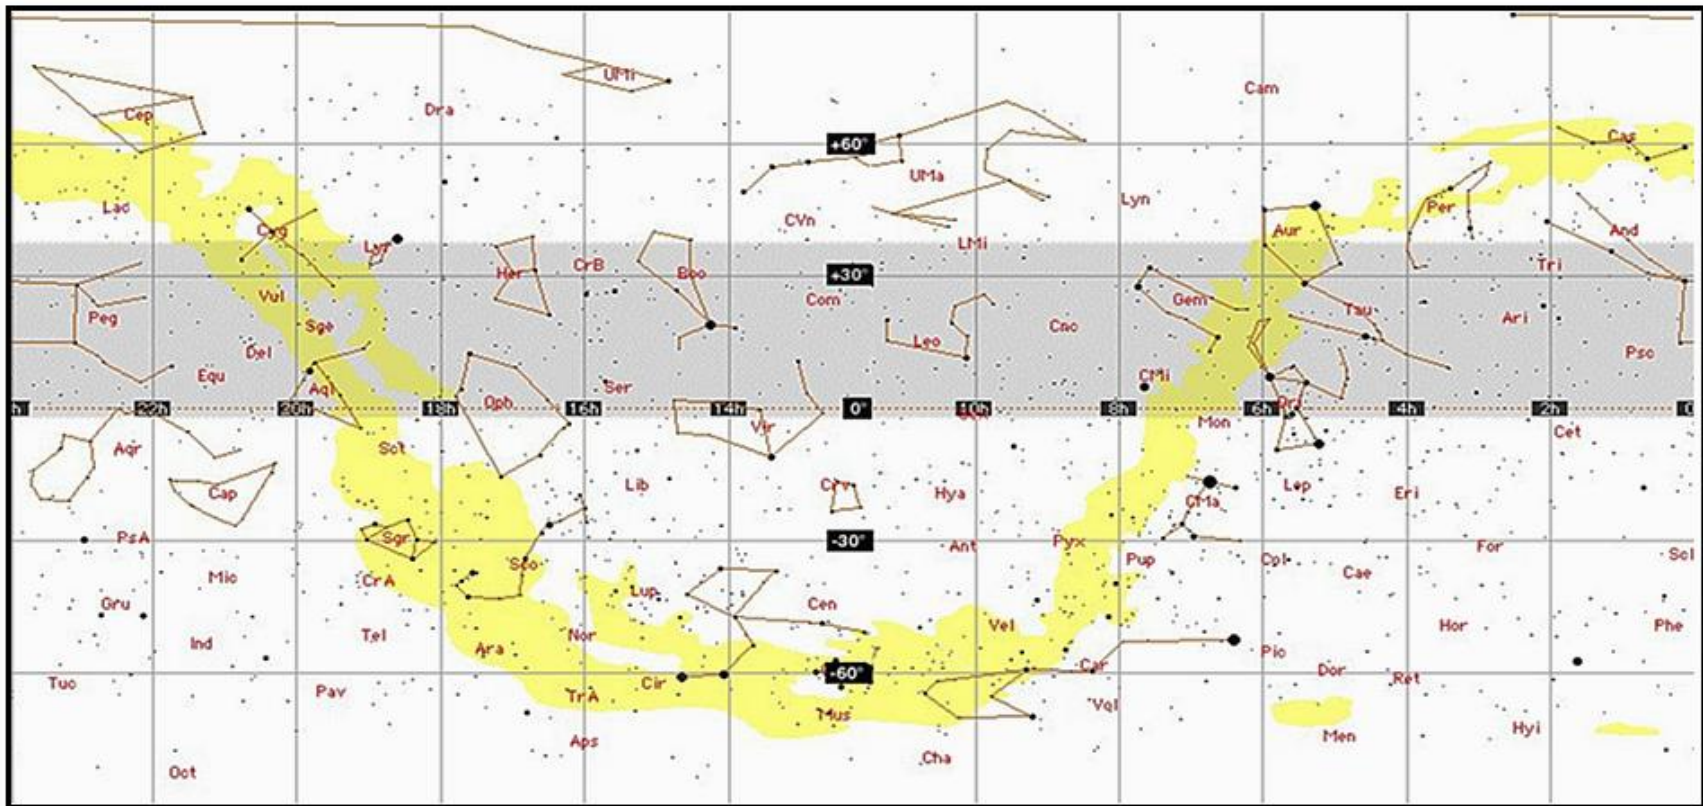

Map from/courtesy of Map Sharing - <http://www.mapsharing.org/MS-maps/map-pages-space-map/6-space-map-sky-map.html>

Cambridge surveys of radio sources (3C) – COURTESY OF WIKIPEDIA - <https://en.wikipedia.org/wiki/Category>